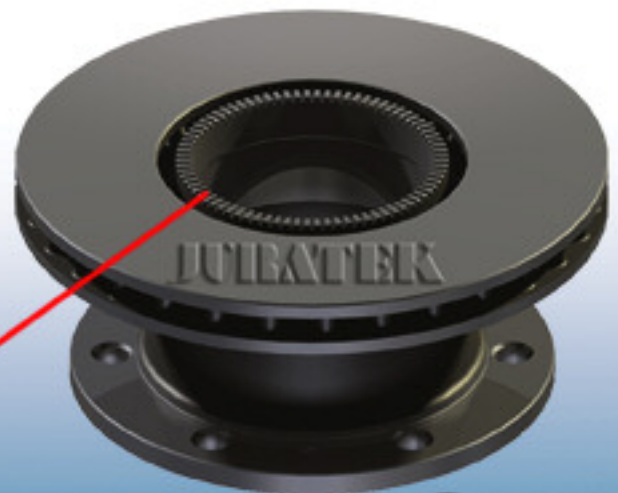

## IVECO EUROCARGO

*Now complete with cast ABS ring*

- Fits all Iveco Eurocargo's with ABS from 00-
- OEM: 7187567

ABS ring

[www.juratek.com](http://www.juratek.com)