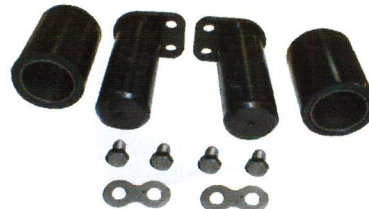

## FIFTHWHEEL COMPONENTS

**MANSONS #**

400.001

**REPLACES**

**OEM #**

York Old Type  
(For One Feet)

**APPLICATION**

Fithwheel Foot  
Repair Kit

**MANSONS #**

400.003

**REPLACES**

**OEM #**

York New Type  
(Post Sept. 1996)  
For Two Feet

**APPLICATION**

Fithwheel Foot  
Repair Kit

**MANSONS #**

400.006

**REPLACES**

**OEM #**

Jost 36D Type  
(For One Feet)

**APPLICATION**

Fithwheel Foot  
Repair Kit

**MANSONS #**

400.013