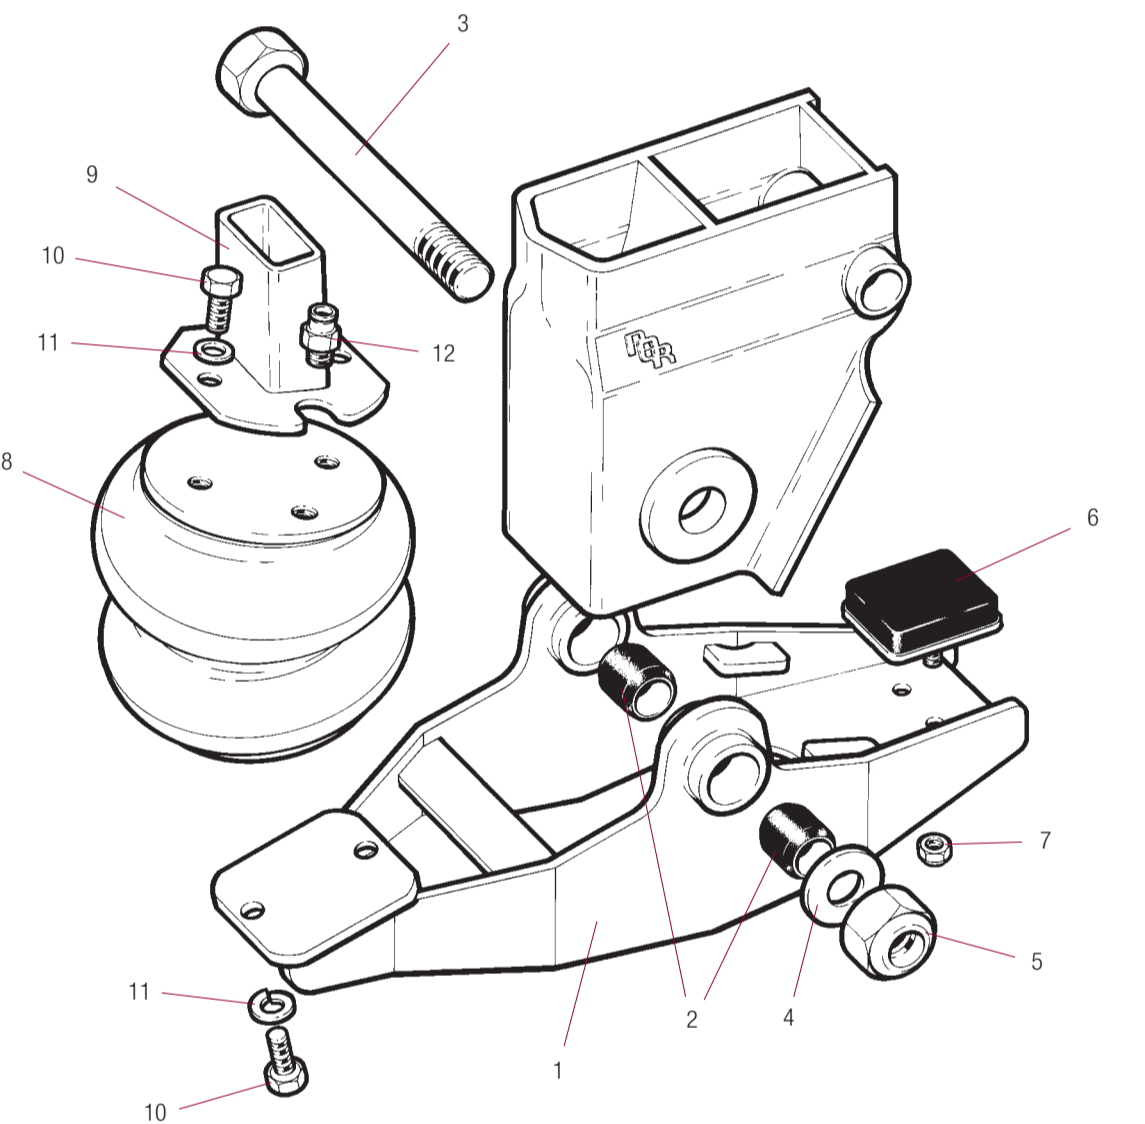

Axle Lift
Suitable for use with FL11000 Suspensions
M30 Kit No. 75223971
M24 Kit No. 75223971M24