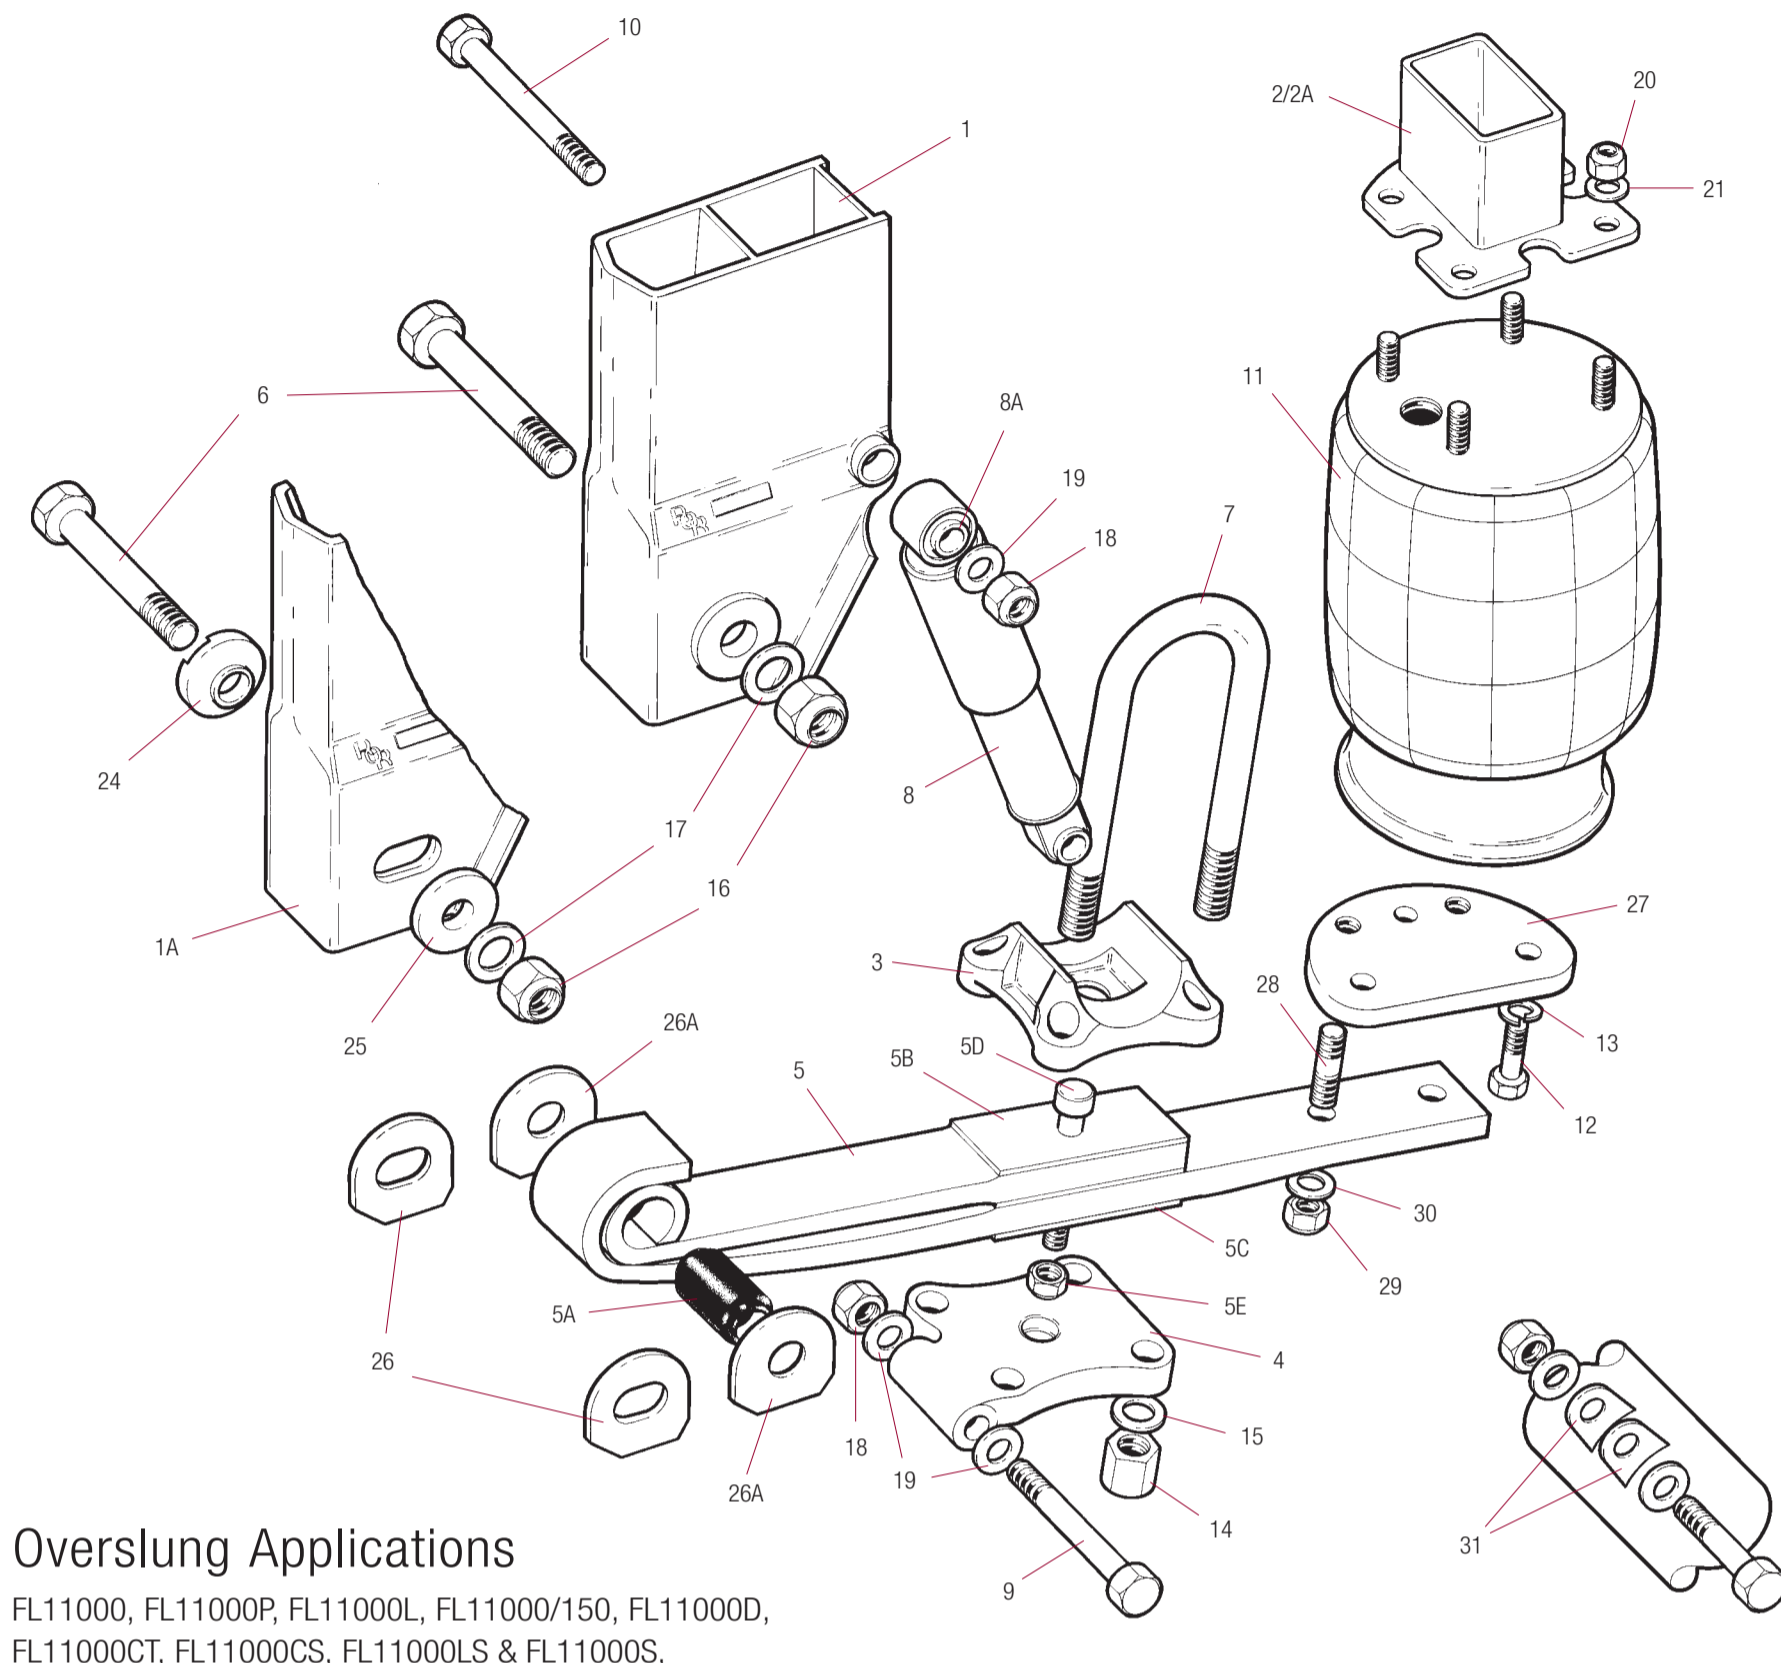

Overslung Applications
FL11000, FL11000P, FL11000L, FL11000/150, FL11000D,
FL11000CT, FL11000CS, FL11000LS & FL11000S,