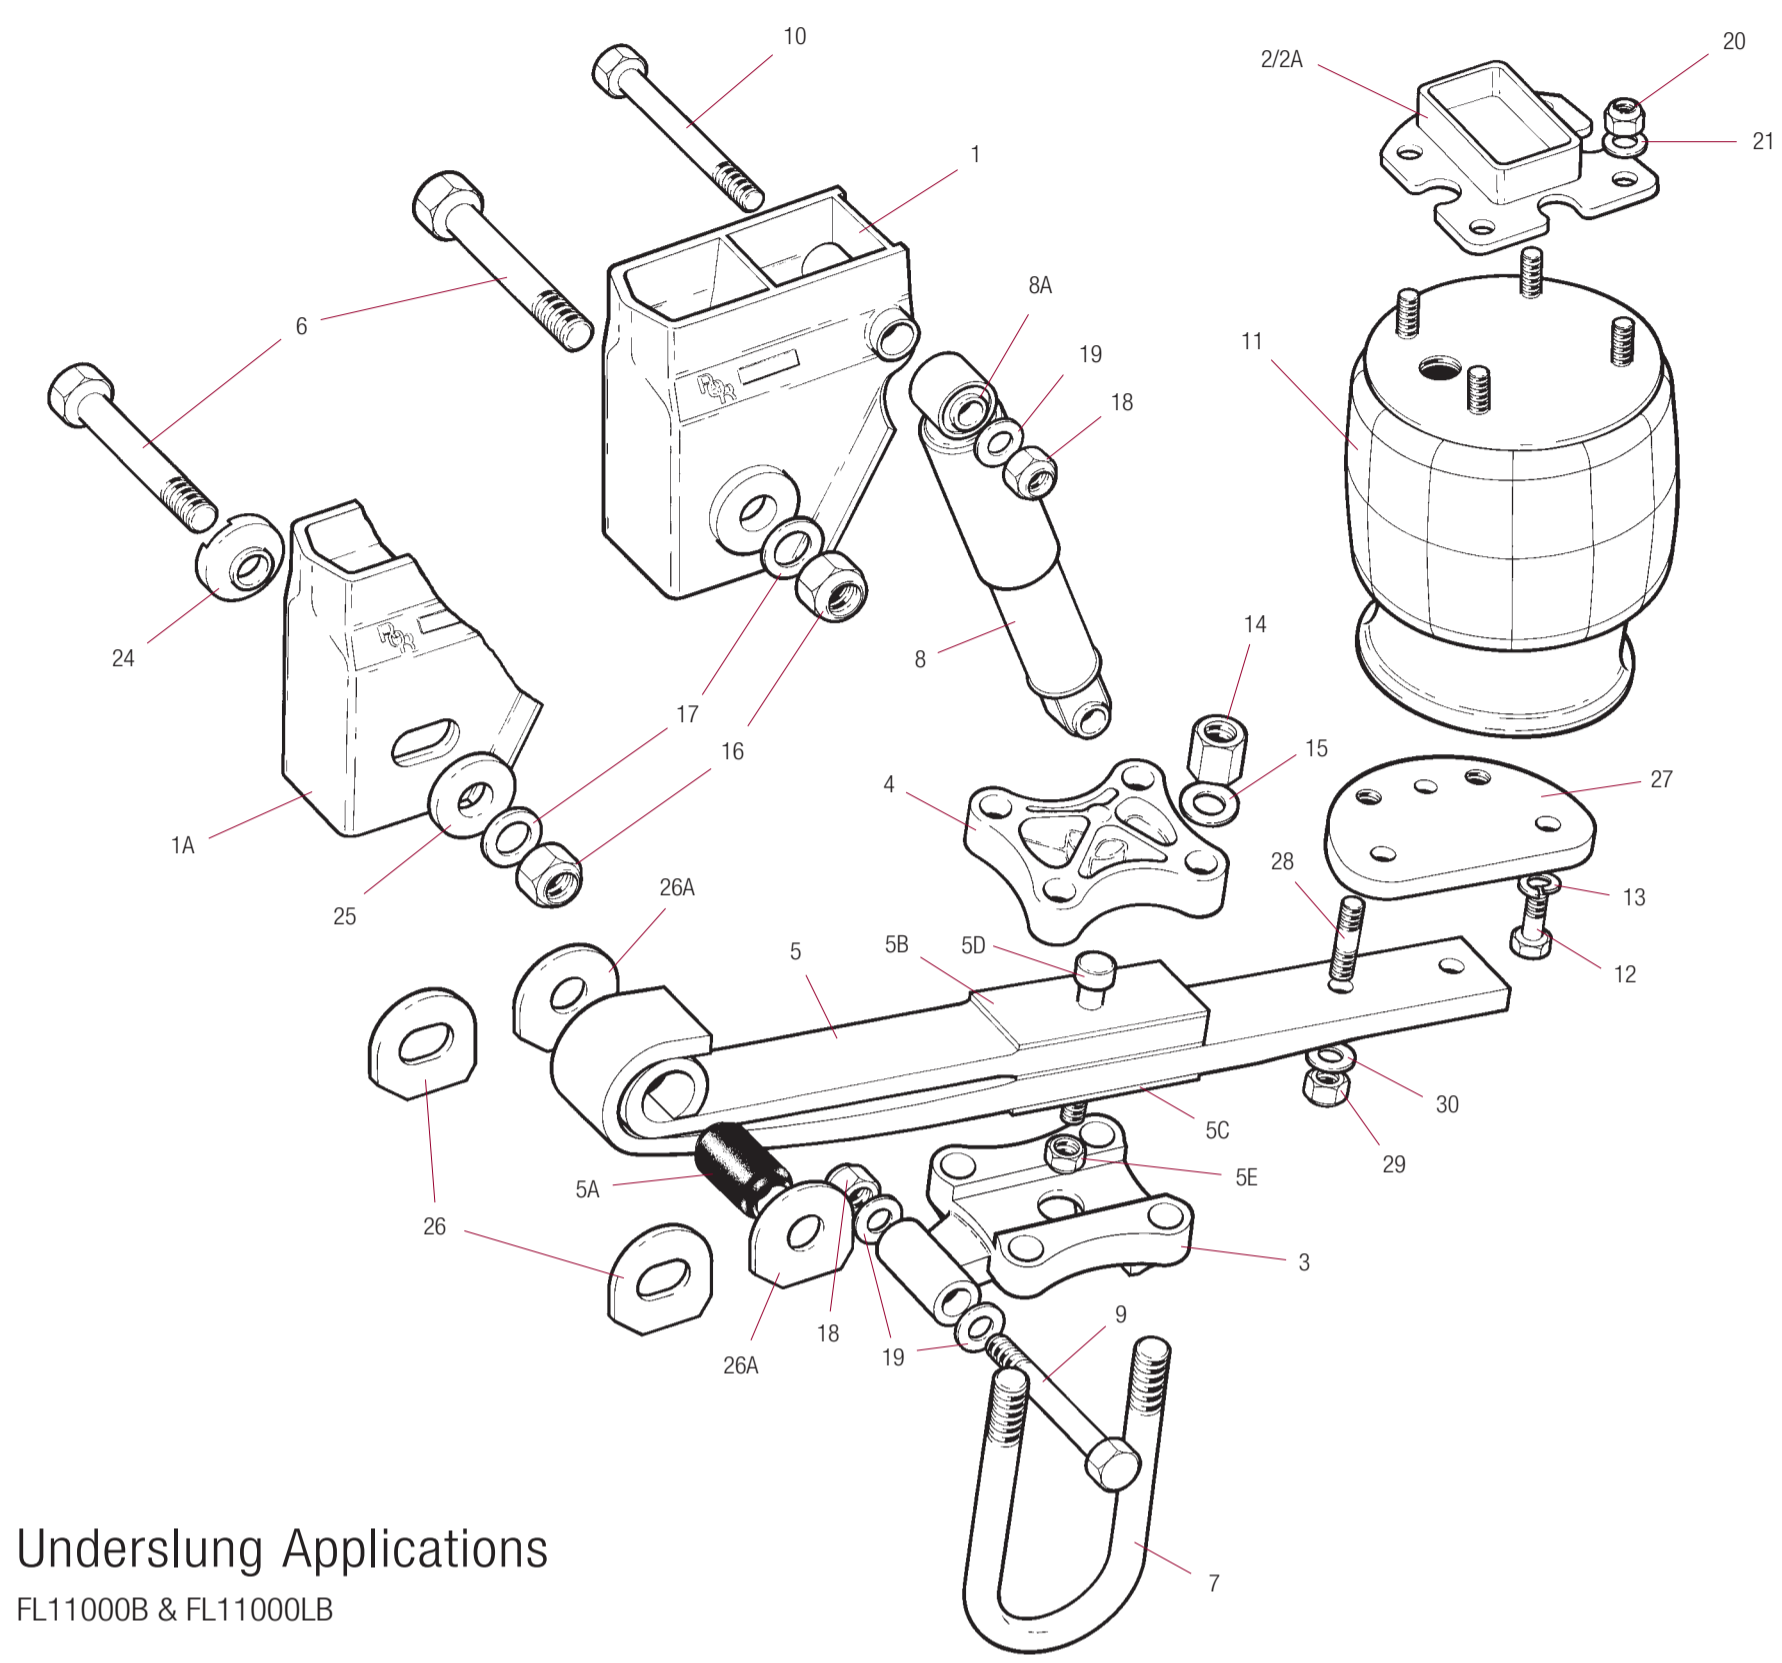

Underslung Applications
FL11000B & FL11000LB