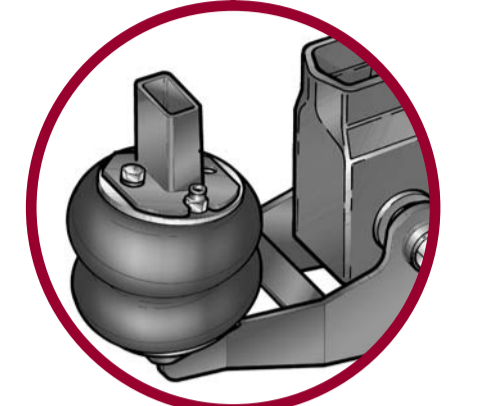

ROR Air Suspensions

Flexair FL11000

an ArvinMeritor brand