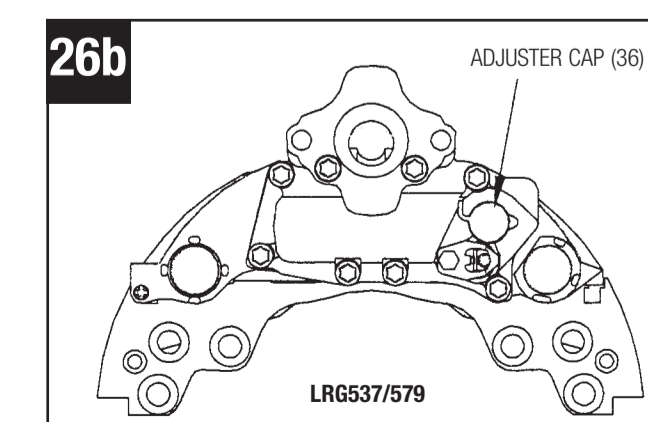

* Brake Assembly Rear View – for identification

Chamber Size	Left Hand Side of Axle		Right Hand Side of Axle	
	Chamber Part No.	Caliper Part No.	Chamber Part No.	Caliper Part No.
14 Service	41226793	68032959	41226792	68032960
14/16	41226795	68032959	41226794	68032960
14/24	41226797	68032959	41226796	68032960
16 Service	41226799	68032959	41226798	68032960
16/16	41228801	68032959	41228800	68032960
16/24	41226803	68032959	41226802	68032960
18 Service	41226805	68032959	41226804	68032960
18/24	41226807	68032959	41226806	68032960
20 Service	41226809	68032959	41226808	68032960
20/24	41226811	68032959	41226810	68032960
22 Service	41226813	68032959	41226812	68032960
22/24	41228815	68032959	41228814	68032960
24 Service	41226817	68032959	41226816	68032960
24/24	41226819	68032959	41226818	68032960
24/30	41226821	68032959	41226820	68032960
27 Service	41226823	68032959	41226822	68032960
27/30	41226825	68032959	41226824	68032960
30/30	41226827	68032959	41226826	68032960

Overslung Suspensions
FL9000, FL9000NB, FL11000B

Chamber Size	Left Hand Side of Axle		Right Hand Side of Axle	
	Chamber Part No.	Caliper Part No.	Chamber Part No.	Caliper Part No.
14 Service	41226792	68032959	41226793	68032960
14/16	41226794	68032959	41226795	68032960
14/24	41226796	68032959	41226797	68032960
16 Service	41226798	68032959	41226799	68032960
16/16	41228800	68032959	41228801	68032960
16/24	41228802	68032959	41228803	68032960
18 Service	41226804	68032959	41226805	68032960
18/24	41226806	68032959	41226807	68032960
20 Service	41226808	68032959	41226809	68032960
20/24	41226810	68032959	41226811	68032960
22 Service	41226812	68032959	41226813	68032960
22/24	41228814	68032959	41228815	68032960
24 Service	41228816	68032959	41228817	68032960
24/24	41226818	68032959	41226819	68032960
24/30	41226820	68032959	41226821	68032960
27 Service	41226822	68032959	41226823	68032960
27/30	41226824	68032959	41226825	68032960
30/30	41226826	68032959	41226827	68032960