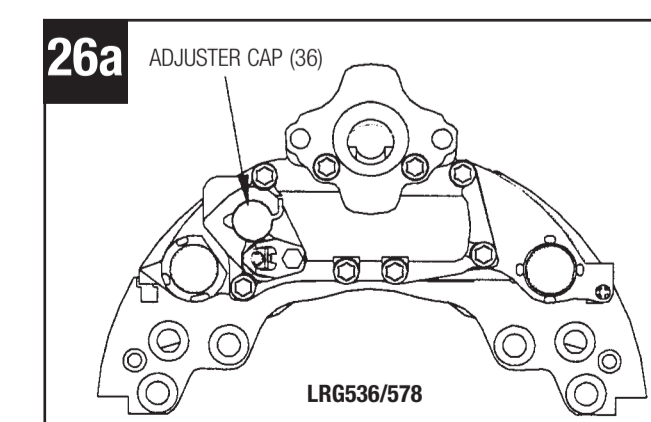

* Brake Assembly Rear View – for identification

Chamber Size	Left Hand Side of Axle		Right Hand Side of Axle	
	Chamber Part No.	Caliper Part No.	Chamber Part No.	Caliper Part No.
14 Service	41226793	68032959	41226792	68032960
14/16	41226795	68032959	41226794	68032960
14/24	41226797	68032959	41226796	68032960
16 Service	41226799	68032959	41226798	68032960
16/16	41228801	68032959	41228800	68032960
16/24	41226803	68032959	41226802	68032960
18 Service	41226805	68032959	41226804	68032960
18/24	41226807	68032959	41226806	68032960
20 Service	41226809	68032959	41226808	68032960
20/24	41226811	68032959	41226810	68032960
22 Service	41226813	68032959	41226812	68032960
22/24	41228815	68032959	41228814	68032960
24 Service	41226817	68032959	41226816	68032960
24/24	41226819	68032959	41226818	68032960
24/30	41226821	68032959	41226820	68032960
27 Service	41226823	68032959	41226822	68032960
27/30	41226825	68032959	41226824	68032960
30/30	41226827	68032959	41226826	68032960

Overslung Suspensions
FL9000, FL9000NB, FL11000B

Chamber Size	Left Hand Side of Axle		Right Hand Side of Axle	
	Chamber Part No.	Caliper Part No.	Chamber Part No.	Caliper Part No.
14 Service	41226792	68032959	41226793	68032960
14/16	41226794	68032959	41226795	68032960
14/24	41226796	68032959	41226797	68032960
16 Service	41226798	68032959	41226799	68032960
16/16	41228800	68032959	41228801	68032960
16/24	41228802	68032959	41228803	68032960
18 Service	41226804	68032959	41226805	68032960
18/24	41226806	68032959	41226807	68032960
20 Service	41226808	68032959	41226809	68032960
20/24	41226810	68032959	41226811	68032960
22 Service	41226812	68032959	41226813	68032960
22/24	41228814	68032959	41228815	68032960
24 Service	41228816	68032959	41228817	68032960
24/24	41226818	68032959	41226819	68032960
24/30	41226820	68032959	41226821	68032960
27 Service	41226822	68032959	41226823	68032960
27/30	41226824	68032959	41226825	68032960
30/30	41226826	68032959	41226827	68032960