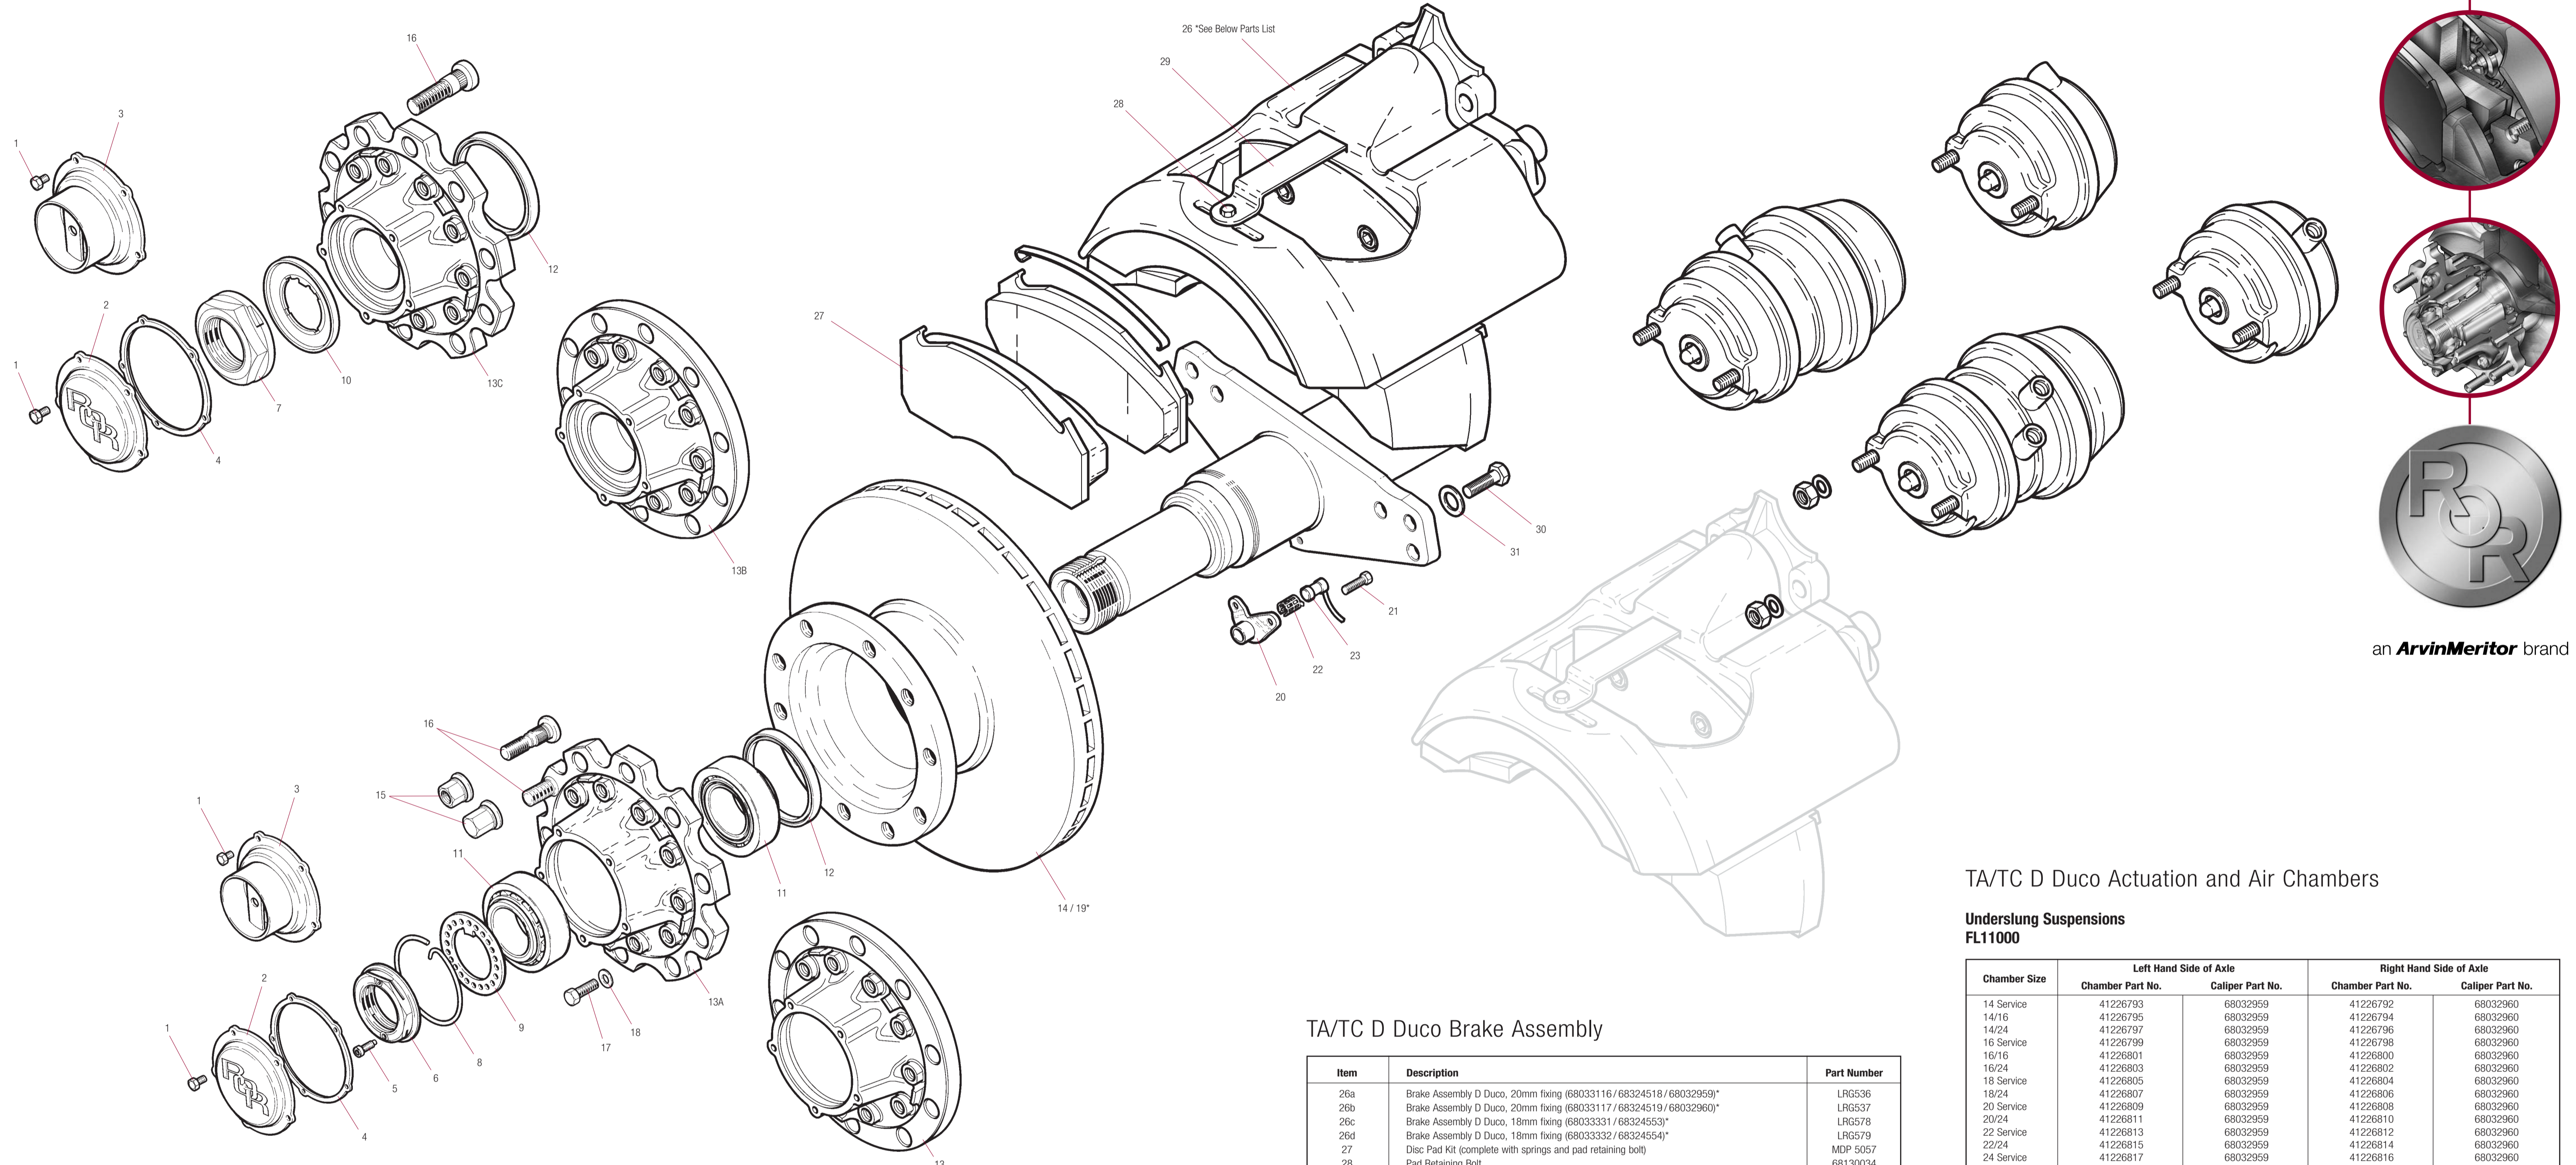

ROR D Duco Disc Brakes

TA & TC Series Axles

an **ArvinMeritor** brand

TA/TC D Duco Hub and Rotor Assembly

Item	Description	Part Number
1	Screw, Hub Cap	99543001
2	Hub Cap	21226038
3	Hub Cap, Hubodometer	21226118
4	Gasket, Hub Cap	21226119
5	Screw, Pinch Nut	21224864
6	Pinch Nut	21228003
7	Axle End Nut – TC	21226117
8	Retaining Clip	21226090
9	Retaining Washer	21226088
10	Stake Washer Assembly – TC	99041035
11	Bearing, Inner & Outer	21200321A
12	Oil Seal	14226121
13	Hub Assembly, Twin Wheel only – TA	14226492
13A	Hub Assembly, Single Wheel only – TA	14226123
13B	Hub Assembly, Twin Wheel only – TC	14226493
13C	Hub Assembly, Single Wheel only – TC	14226494
14	Rotor	68323825
15	Wheel Nut	see table**
16	Wheel Bolt, Steel Single & Twin Wheel	21226690
16	Wheel Bolt, Aluminium, Single Wheel	21226705
16	Wheel Bolt, Aluminium, Twin Wheel	21226691
17	M16 x 65 Rotor Mounting Bolt	21225100
18	Hardened Washer	21224978

TA/TC D Duco ABS Assembly

Item	Description	Part Number
19	Pole Wheel*	–
20	Sensor Bracket, Disc Brake only	21226355
21	Screw, Sensor Bracket, Disc Brake only	99543002
22	Spring Clip	21213036
23	Sensor	21213034
24	Cable Tie (not shown)	21221065
25	Grease for Sensor Bush (not shown)	99226786

*The ABS Pole Wheel is integral to the rotor.

**M22 x 1.5 ISO Wheel Nut Rationalisation

WHEEL NUTS 32mm ACROSS FLATS		
NEW PART NUMBER	TYPE	FINISH COATING
21226395	STANDARD OPEN	PHOSPHATE & OIL
21226396	STANDARD OPEN	DACROMET 500 & OIL
21226397	CLOSED END	PHOSPHATE & OIL
21226484	CLOSED END	DACROMET 500 & OIL